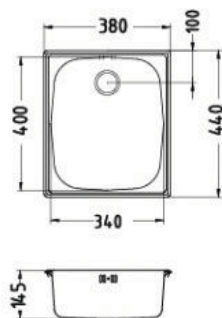

SINK
100% stainless steel