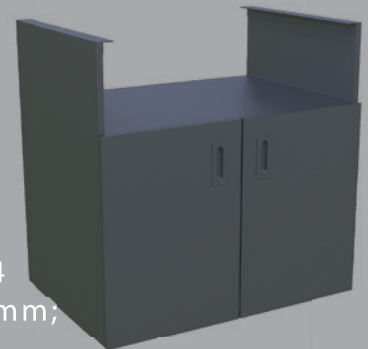

Grill element

900 x 634 mm, height 920 mm, anthracite

- Element with classic doors and hidden handle;
- On the upper middle panel on the back there are ventilation holes and two openings for the gas cylinder hose, which is housed at the bottom of the element;
- Possible built-in dimensions for the grill 864, 824 or 804 mm - width adjustable with angles, built-in height 230 mm;
- Adjustable feet made of stainless steel.