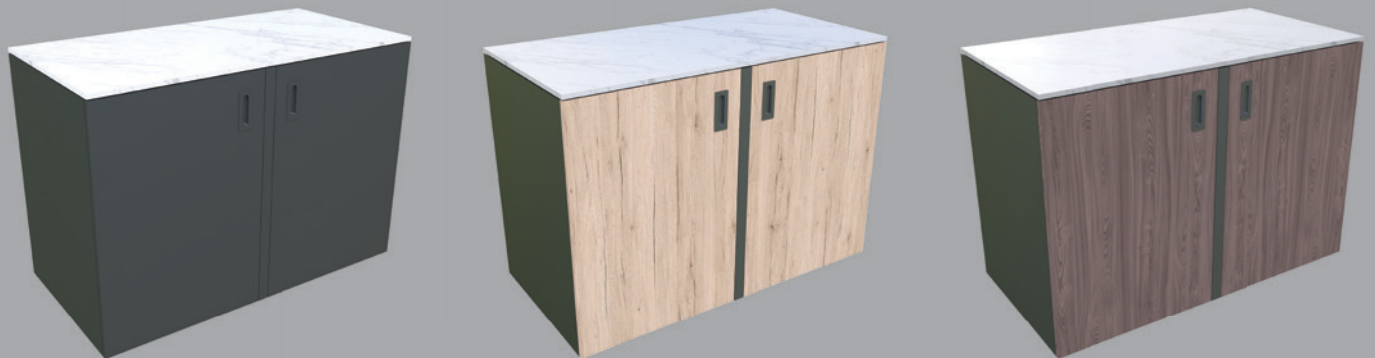

## Element with doors

900 x 634 mm, height 920 mm, wood decor

- Element with classic doors and hidden handle;
- Stainless steel shelf;
- Upper counter made of artificial stone (porcelain), Thickness: 15 mm, decor Italian marble and resistant to external influences, easy to care for;
- Adjustable feet made of stainless steel.

## Grill element

900 x 634 mm, height 920 mm, wood decor

- Element with classic doors and hidden handle;
- On the upper middle panel on the back there are ventilation holes and two openings for the gas cylinder hose, which is housed at the bottom of the element;
- Possible built-in dimensions for the grill 864, 824 or 804 mm - width adjustable with angles, built-in height 230 mm;
- Adjustable feet made of stainless steel.

## Corner or freestanding element

1268 x 634 mm, height 920 mm, anthracit and wood decor

- Element with classic doors and hidden handle;
- Stainless steel shelf;
- Upper counter made of artificial stone, Thickness: 15 mm, decor Italian marble (porcelain) and resistant to external influences, easy to care for;
- Adjustable feet made of stainless steel.