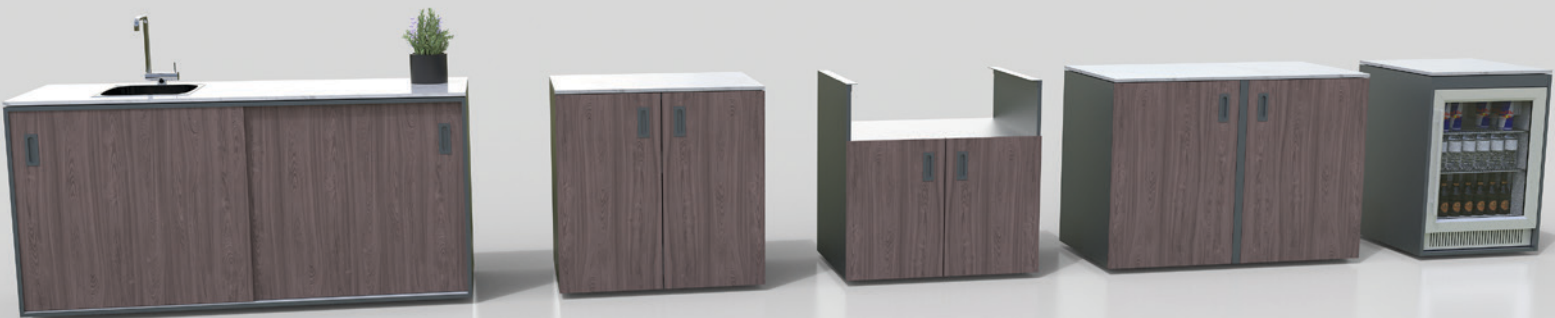

Made of 100% stainless steel, powder coated.

American walnut