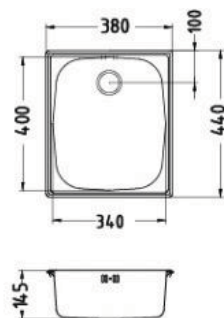

SINK
100% stainless steel