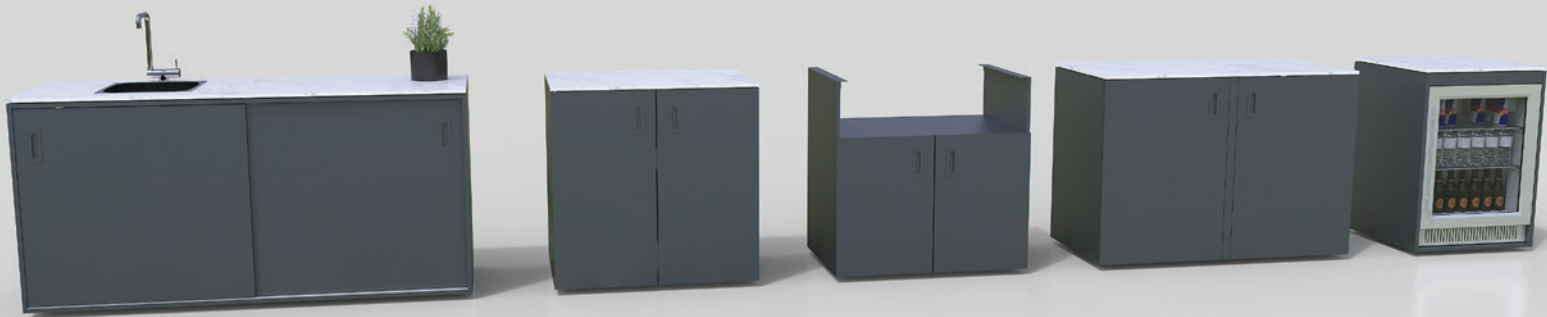

KITCHEN components

Modular outdoor kitchen for lifetime.

anthracite RAL 7016